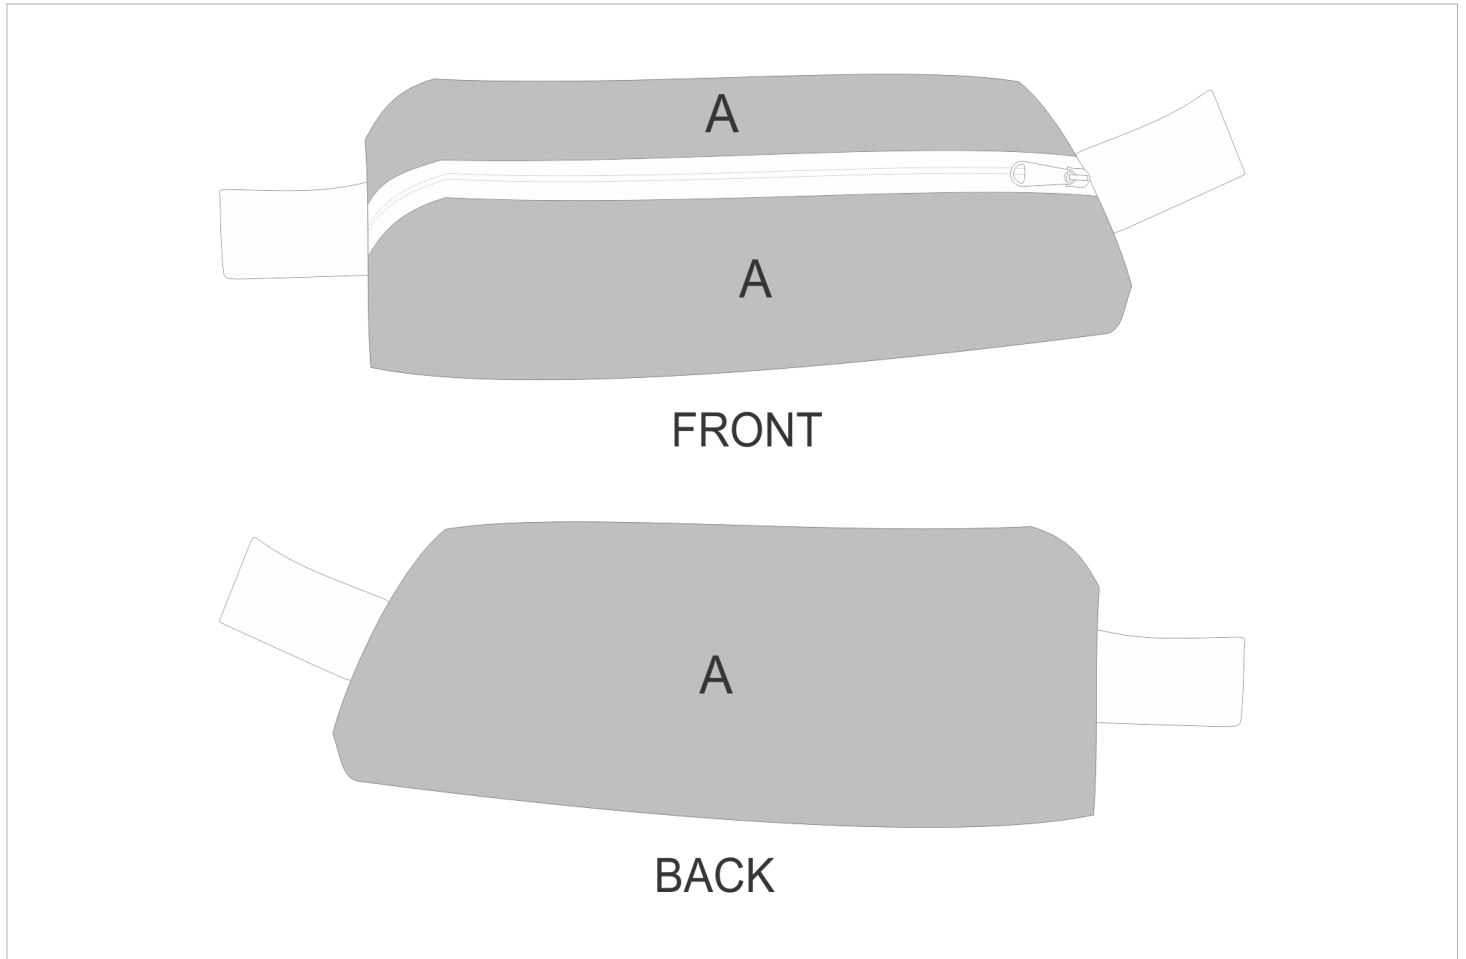

BC-HP-39-G

Hoppla Walkie Waist Bag

Need to know:

Includes 1-Position Sublimation (setup fees apply)

- Please Note: We cannot guarantee 100% logo Alignment on all Brandable Panels.

Branding Options:

Position	Branding Method (Branding Code)	No. of Colours	Dimension
A	Custom Sublimation A (CPSUB-A)	Full Colour	291mm wide x 229mm high